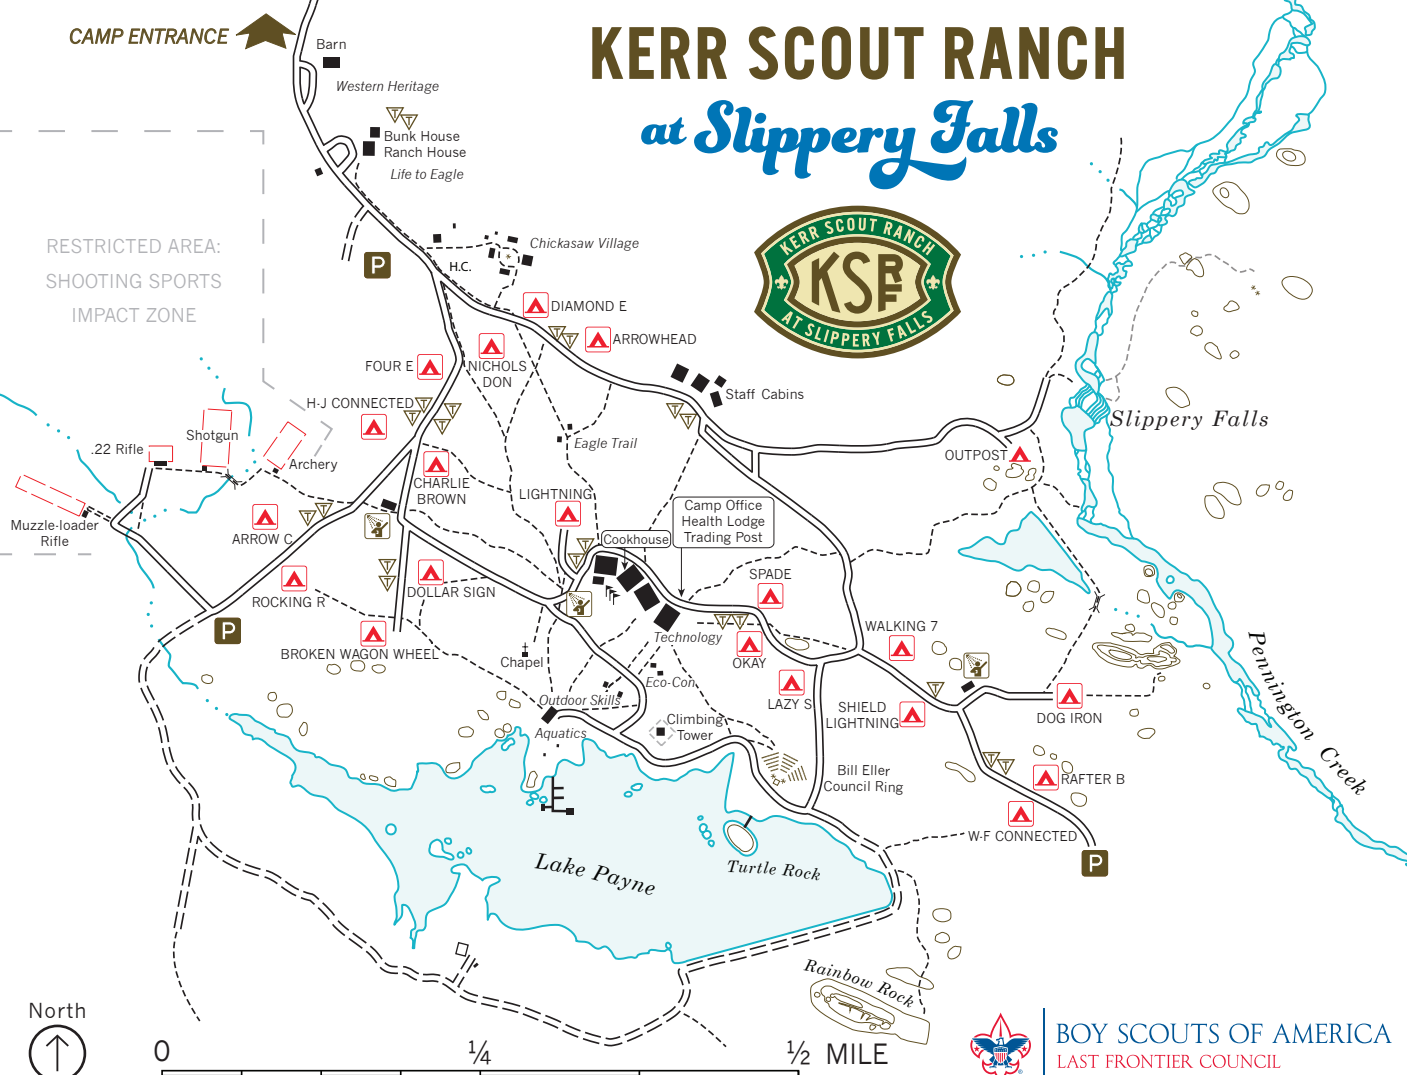

# KERR SCOUT RANCH at Slippery Falls

RESTRICTED AREA:  
SHOOTING SPORTS  
IMPACT ZONE

Barn

Western Heritage

Bunk House  
Ranch House  
Life to Eagle

Chickasaw Village

H.C.

DIAMOND E

ARROWHEAD

FOUR E

NICHOLS DON

Staff Cabins

Eagle Trail

Slippy Falls

H-J CONNECTED

Shotgun

Cookhouse

SPADE

ROCKING R

DOLLAR SIGN

Technology

Eco-Con

WALKING 7

BROKEN WAGON WHEEL

1/4

1/2 MILE

BOY SCOUTS OF AMERICA  
LAST FRONTIER COUNCIL